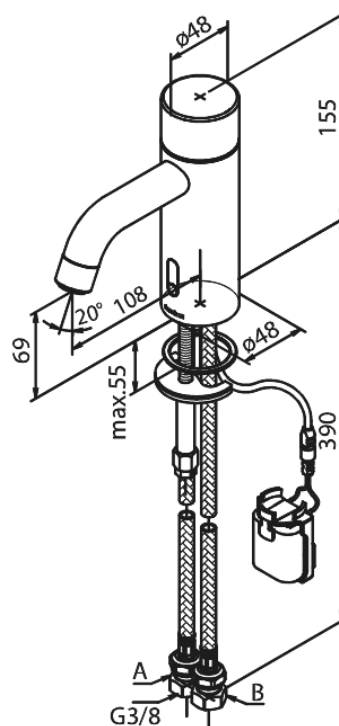

Product features

FM Mattsson Mora Group Denmark
Hvidkærvej 48, 5250 Odense SV, DK-56416218

+45 88 33 00 34 damixa-international@fmm-mora.com

Mere information på damixa.com

damixa