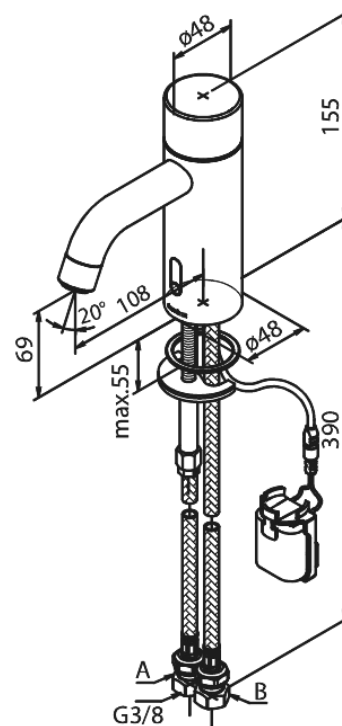

Product features

FM Mattsson Mora Group Denmark
Hvidkærvej 48, 5250 Odense SV, DK-56416218

+45 88 33 00 34 damixa-international@fmm-mora.com

Mere information på damixa.com

damixa