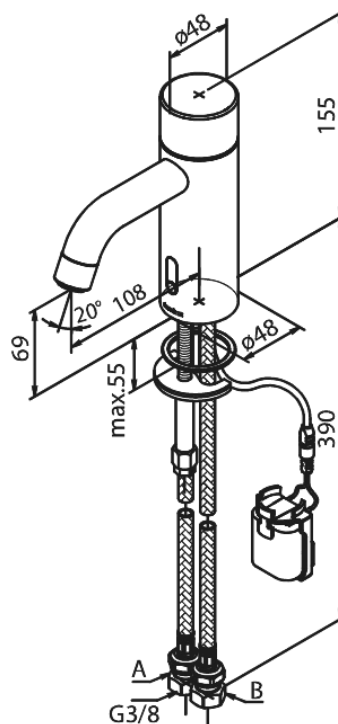

Product features

FM Mattsson Mora Group Denmark
Hvidkærvej 48, 5250 Odense SV, DK-56416218

+45 88 33 00 34 damixa-international@fmm-mora.com

Mere information på damixa.com

damixa