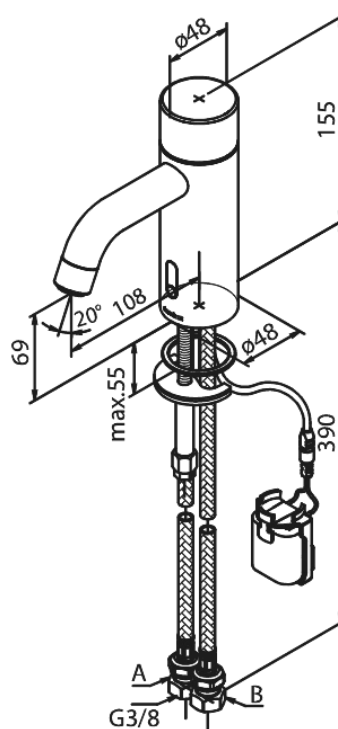

Product features

FM Mattsson Mora Group Denmark
Hvidkærvej 48, 5250 Odense SV, DK-56416218

+45 88 33 00 34 damixa-international@fmm-mora.com

Mere information på damixa.com

damixa