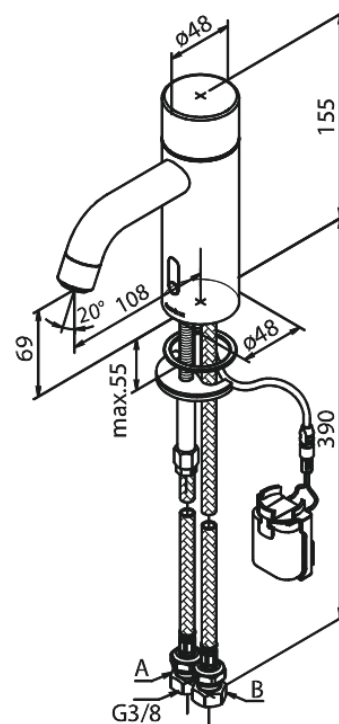

Product features

FM Mattsson Denmark ApS
Hvidkærvej 48, 5250 Odense SV, DK-56416218

+45 88 33 00 34 damixa-international@fmmattsongroup.com

Mere information på damixa.com

damixa