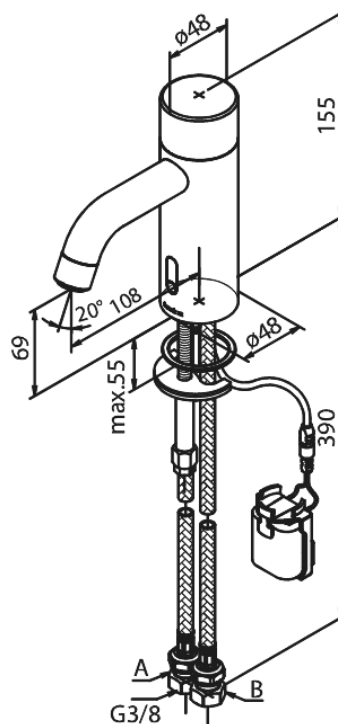

Product features

FM Mattsson Mora Group Denmark
Hvidkærvej 48, 5250 Odense SV, DK-56416218

+45 88 33 00 34 damixa-international@fmm-mora.com

Mere information på damixa.com

damixa