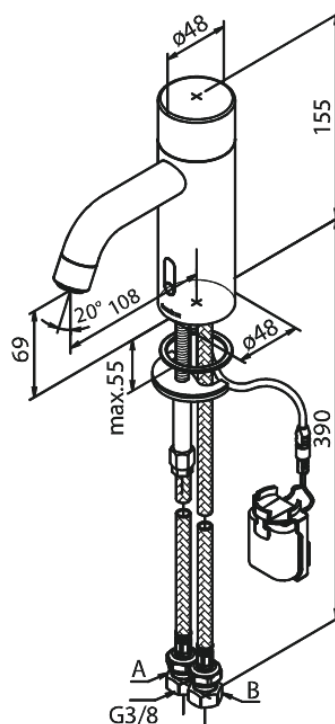

Product features

FM Mattsson Denmark ApS
Hvidkærvej 48, 5250 Odense SV, DK-56416218

+45 88 33 00 34 damixa-international@fmmattsongroup.com

Mere information på damixa.com

damixa