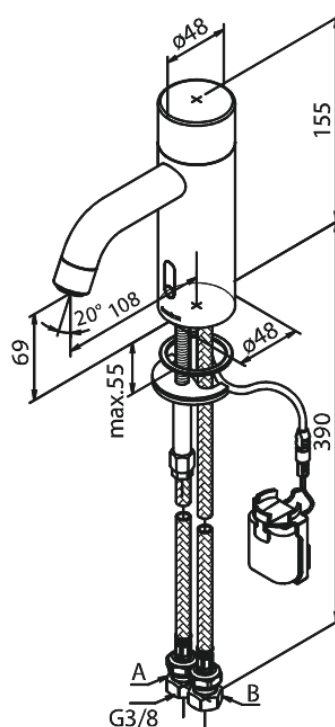

Product features

FM Mattsson Denmark ApS
Hvidkærvej 48, 5250 Odense SV, DK-56416218

+45 88 33 00 34 damixa-international@fmmattsongroup.com

Mere information på damixa.com

damixa