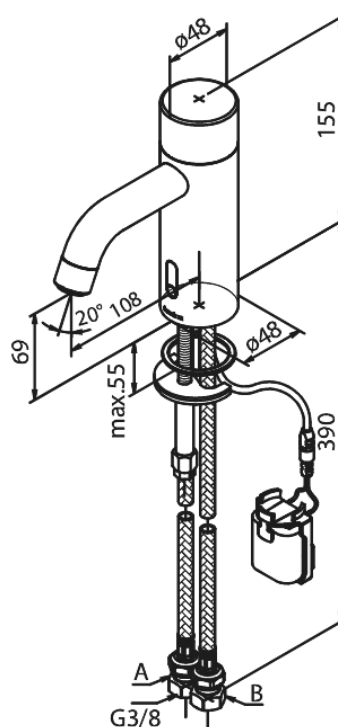

Product features

FM Mattsson Mora Group Denmark
Hvidkærvej 48, 5250 Odense SV, DK-56416218

+45 88 33 00 34 damixa-international@fmm-mora.com

Mere information på damixa.com

damixa