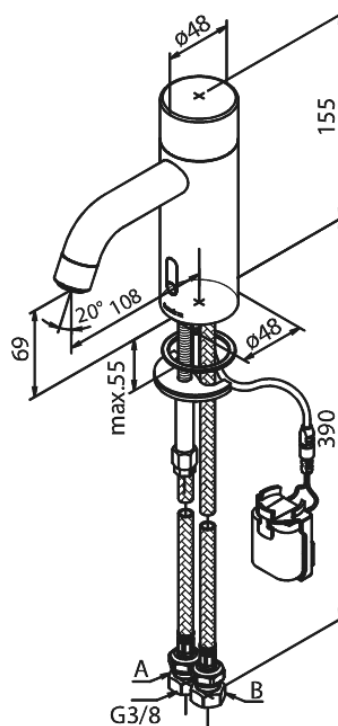

Product features

FM Mattsson Mora Group Denmark
Hvidkærvej 48, 5250 Odense SV, DK-56416218

+45 88 33 00 34 damixa-international@fmm-mora.com

Mere information på damixa.com

damixa