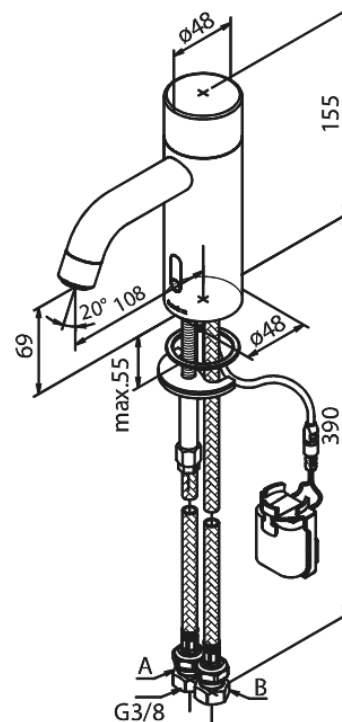

Product features

FM Mattsson Mora Group Denmark
Hvidkærvej 48, 5250 Odense SV, DK-56416218

+45 88 33 00 34 damixa-international@fmm-mora.com

Mere information på damixa.com

damixa