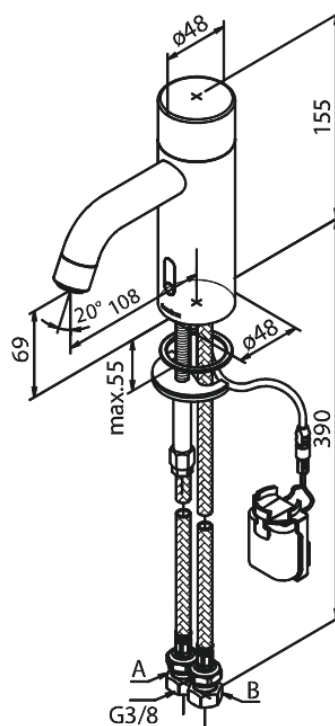

Product features

FM Mattsson Denmark ApS
Hvidkærvej 48, 5250 Odense SV, DK-56416218

+45 88 33 00 34 danmark@fmmattssongroup.com

Mere information på damixa.com

damixa