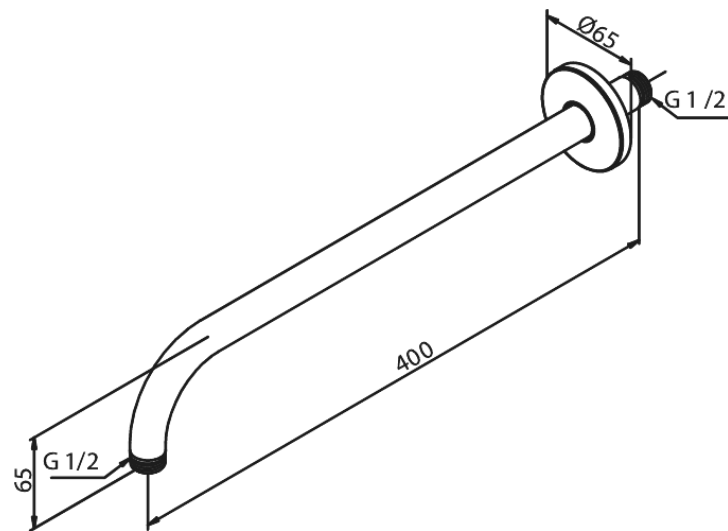

# Arm Long - Wall Mounted

**Article no.:** 766076100  
**Finish:** Matt black  
**Series:** Shower Accessories

**EAN no.:** 5708516828617

FM Mattsson Denmark ApS  
Hvidkærvej 48, 5250 Odense SV, DK-56416218