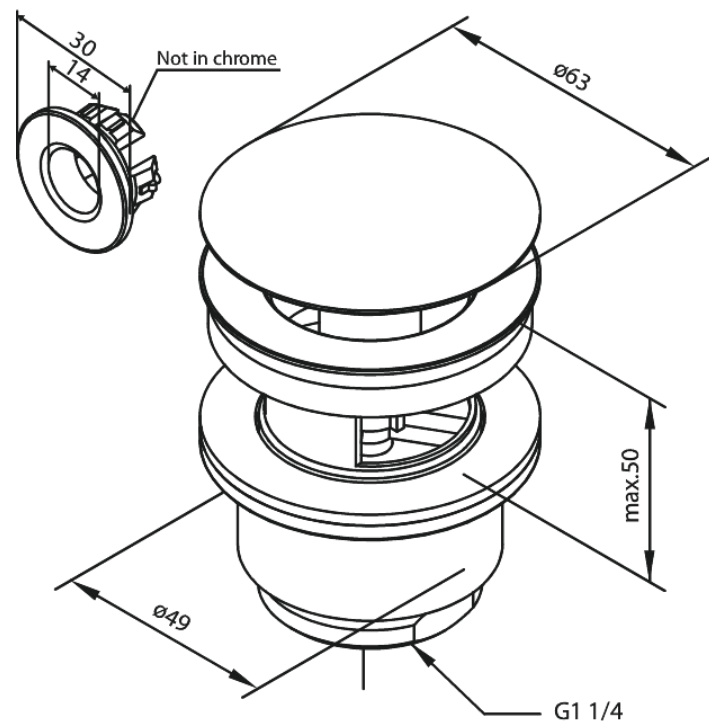

# Pop Up Waste with click-function

**Article no.:** 238508700  
**Finish:** Brushed Copper PVD  
**Series:** Bathroom Accessories

**EAN no.:** 5708516828051

## Standard features:

Ø63  
Max. 50mm

FM Mattsson Denmark ApS  
Hvidkærvej 48, 5250 Odense SV, DK-56416218

+45 88 33 00 34 [damixa-international@fmmattsongroup.com](mailto:damixa-international@fmmattsongroup.com)