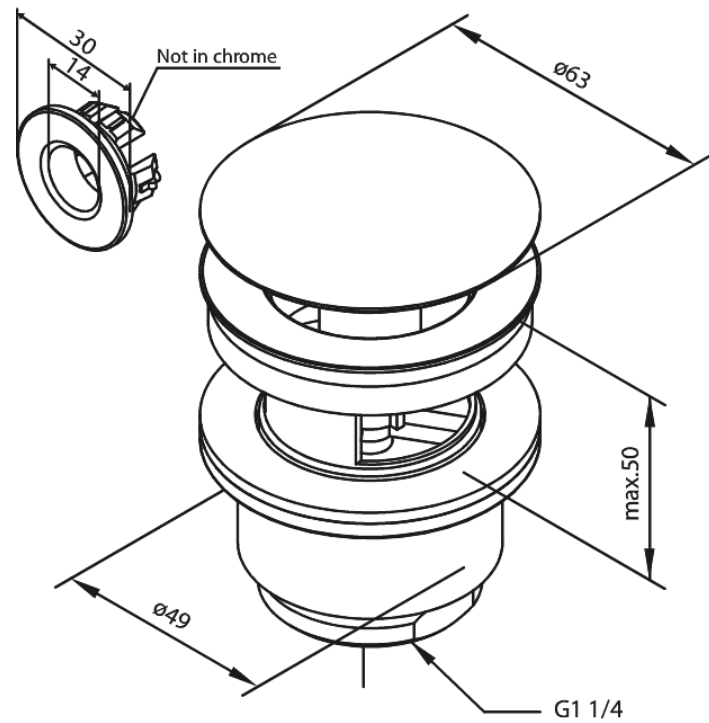

# Pop Up Waste with click-function

**Article no.:** 238507900  
**Finish:** Brushed Brass PVD  
**Series:** Bathroom Accessories

**EAN no.:** 5708516828044

## Standard features:

Ø63  
Max. 50mm

FM Mattsson Denmark ApS  
Hvidkærvej 48, 5250 Odense SV, DK-56416218

+45 88 33 00 34 damixa-international@fmmattsongroup.com

Mere information på [damixa.com](http://damixa.com)