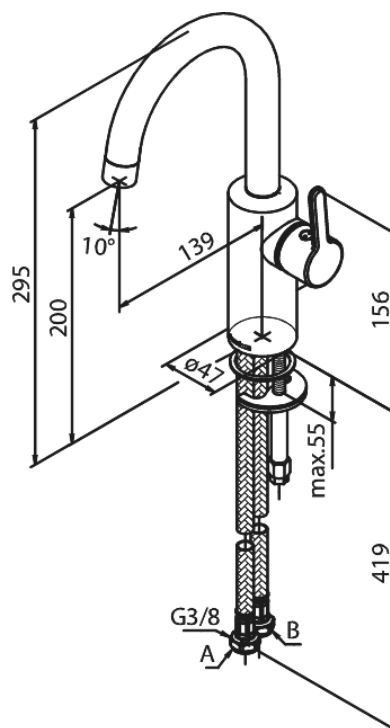

Product features

FM Mattsson Mora Group Denmark
Hvidkærvej 48, 5250 Odense SV, DK-56416218

+45 88 33 00 34 damixa-international@fmm-mora.com

Mere information på damixa.com

damixa