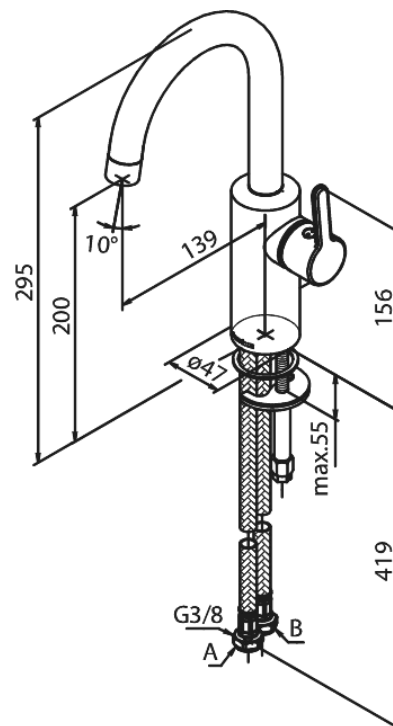

Product features

FM Mattsson Denmark ApS
Hvidkærvej 48, 5250 Odense SV, DK-56416218

+45 88 33 00 34 damixa-international@fmm-mora.com

Mere information på damixa.com

damixa