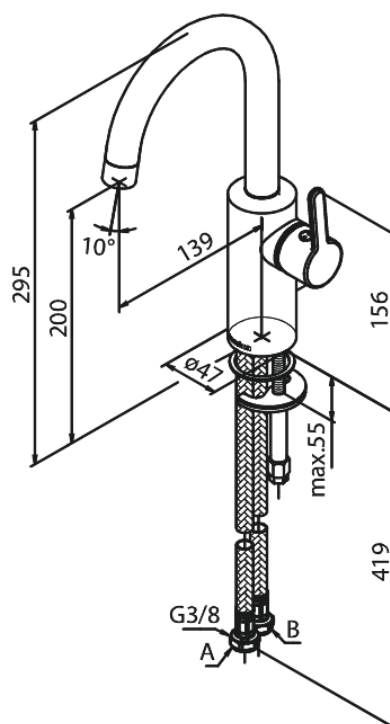

Product features

FM Mattsson Denmark ApS
Hvidkærvej 48, 5250 Odense SV, DK-56416218

+45 88 33 00 34 damixa-international@fmmattsongroup.com

Mere information på damixa.com

damixa