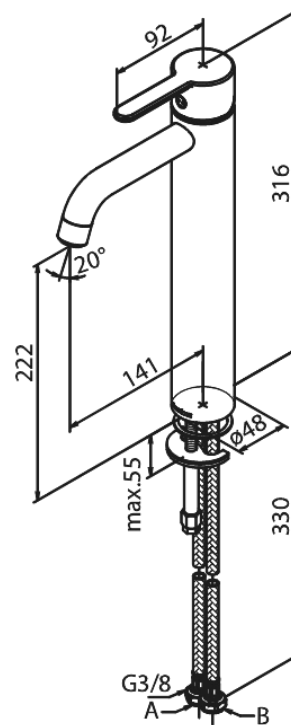

Product features

FM Mattsson Mora Group Denmark
Hvidkærvej 48, 5250 Odense SV, DK-56416218

+45 88 33 00 34 damixa-international@fmm-mora.com

Mere information på damixa.com

damixa