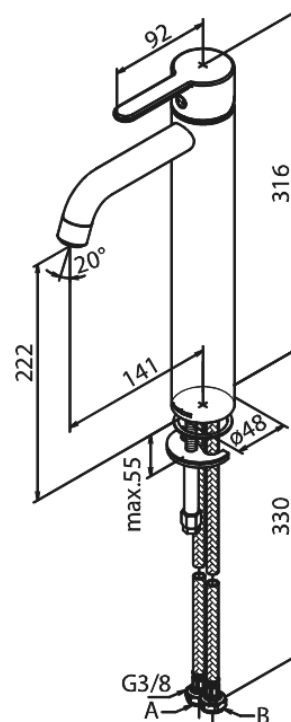

Product features

FM Mattsson Mora Group Denmark
Hvidkærvej 48, 5250 Odense SV, DK-56416218

+45 88 33 00 34 damixa-international@fmm-mora.com

Mere information på damixa.com

damixa