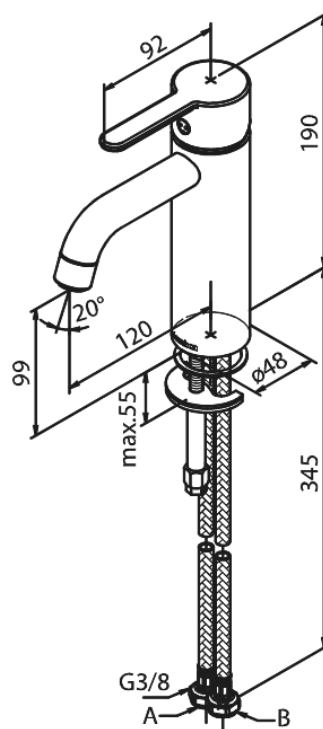

Product features

FM Mattsson Denmark ApS
Hvidkærvej 48, 5250 Odense SV, DK-56416218

+45 88 33 00 34 damixa-international@fmm-mora.com

Mere information på damixa.com

damixa