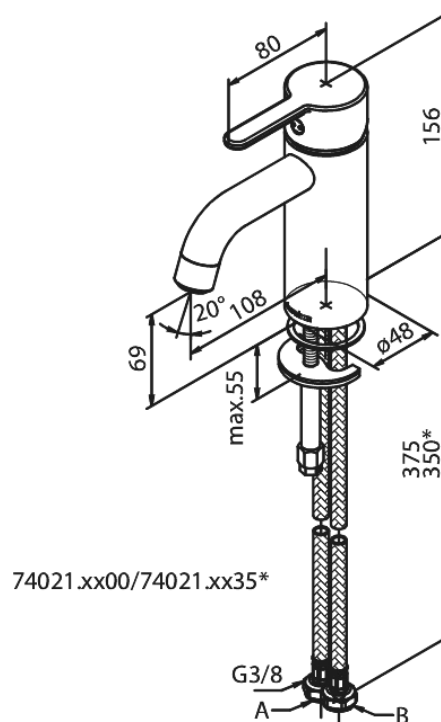

Product features

FM Mattsson Denmark ApS
Hvidkærvej 48, 5250 Odense SV, DK-56416218

+45 88 33 00 34 damixa-international@fmmattsongroup.com

Mere information på damixa.com

damixa