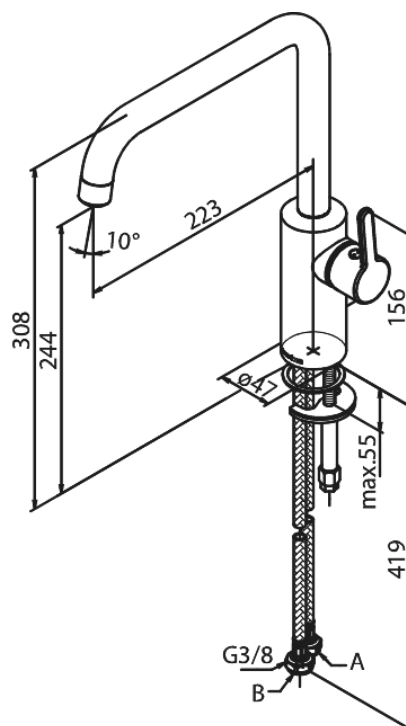

FM Mattsson Mora Group Denmark
Hvidkærvej 48, 5250 Odense SV, DK-56416218

+45 88 33 00 34 damixa-international@fmm-mora.com

Mere information på damixa.com

damixa