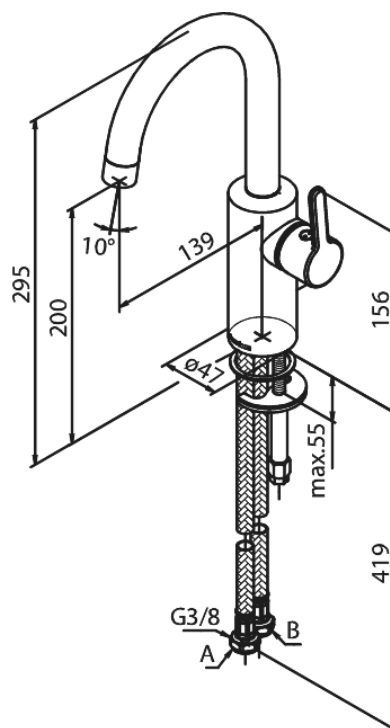

Product features

FM Mattsson Denmark ApS
Hvidkærvej 48, 5250 Odense SV, DK-56416218

+45 88 33 00 34 damixa-international@fmm-mora.com

Mere information på damixa.com

damixa