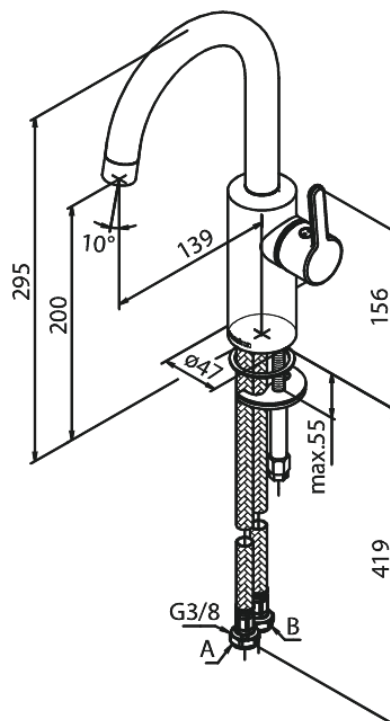

Product features

FM Mattsson Denmark ApS
Hvidkærvej 48, 5250 Odense SV, DK-56416218

+45 88 33 00 34 damixa-international@fmmattsongroup.com

Mere information på damixa.com

damixa