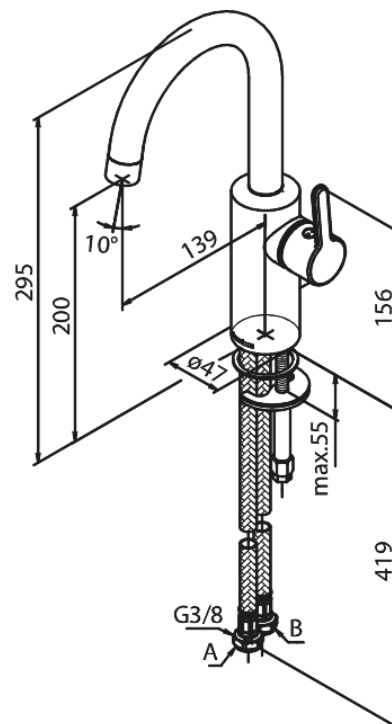

Product features

FM Mattsson Denmark ApS
Hvidkærvej 48, 5250 Odense SV, DK-56416218

+45 88 33 00 34 damixa-international@fmm-mora.com

Mere information på damixa.com

damixa