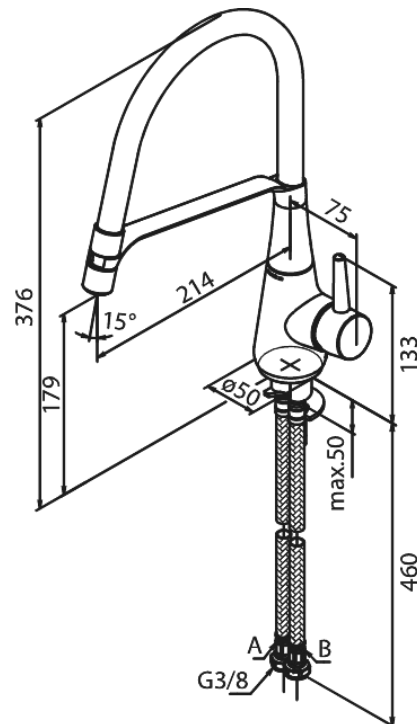

Product features

FM Mattsson Mora Group Denmark
Østbirkvej 2, DK-5240 Odense NØ

+45 88 33 00 34 damixa-international@fmm-mora.com

Mere information på <https://damixa.com>

damixa