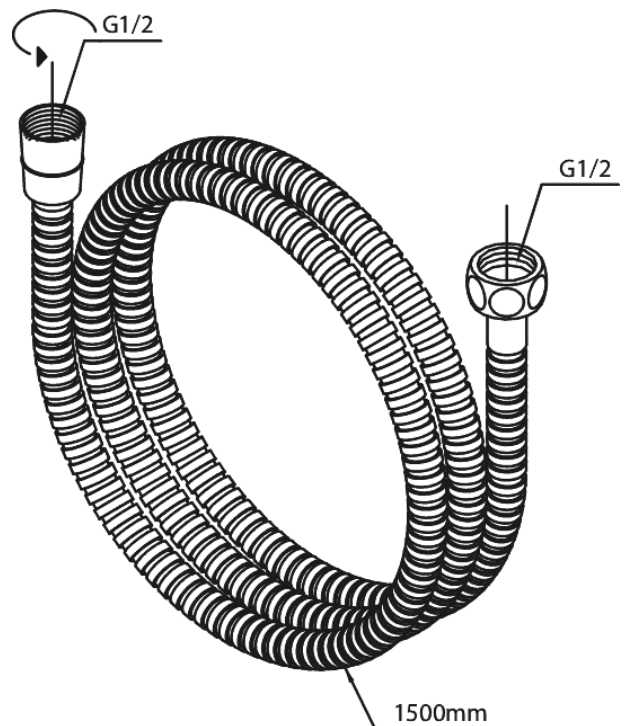

Shower Accessories

Shower Hose Metal 1500 mm

Article no.: 766524600
Finish: Steel PVD
Series: Shower Accessories

EAN no.: 5708516825739

FM Mattsson Denmark ApS
Hvidkærvej 48, 5250 Odense SV, DK-56416218

+45 88 33 00 34 danmark@fmmattssongroup.com