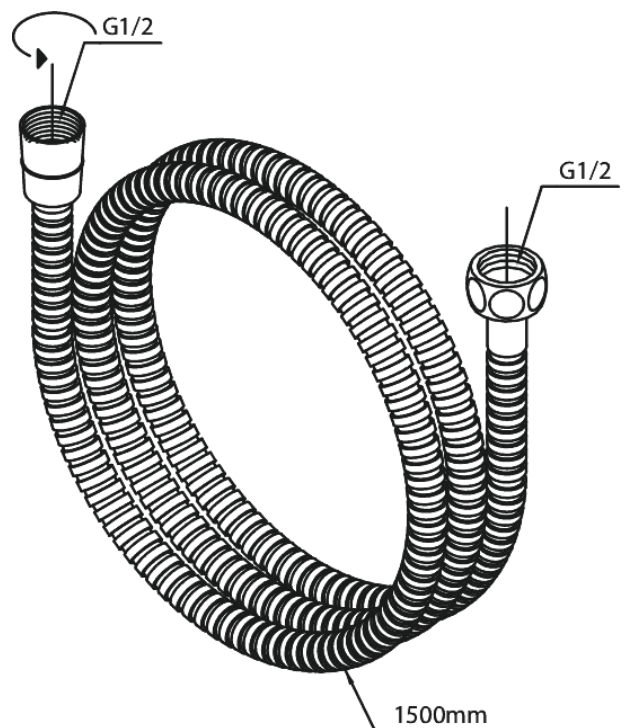

Shower Accessories

Shower Hose Metal 1500 mm

Article no.: 766526100
Finish: Matt black
Series: Shower Accessories

EAN no.: 5708516825722

FM Mattsson Denmark ApS
Hvidkærvej 48, 5250 Odense SV, DK-56416218

+45 88 33 00 34 danmark@fmmattssongroup.com