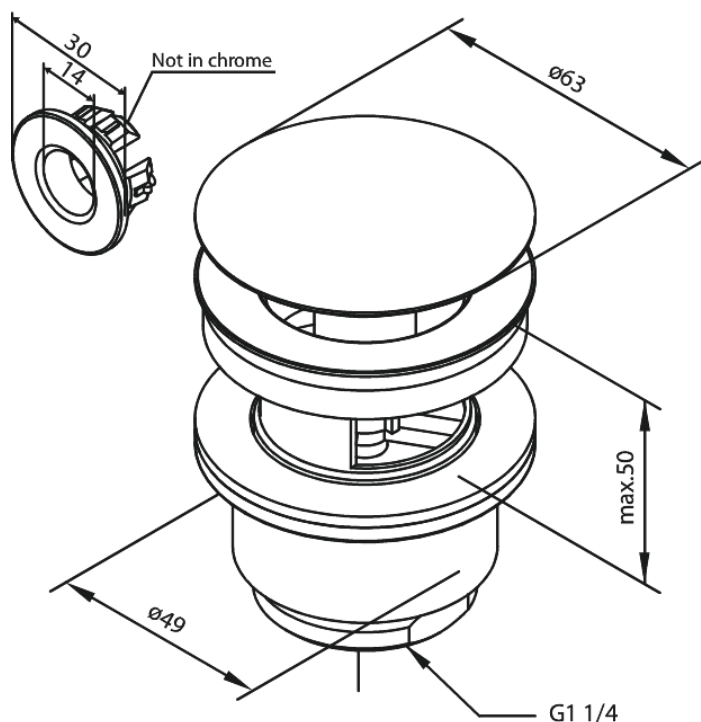

Bathroom Accessories

Pop Up Waste with click-function

Article no.: 238506100
Finish: Matt black
Series: Bathroom Accessories

EAN no.: 5708516824992

Standard features:

Ø63
Max. 50mm

FM Mattsson Denmark ApS
Hvidkærvej 48, 5250 Odense SV, DK-56416218