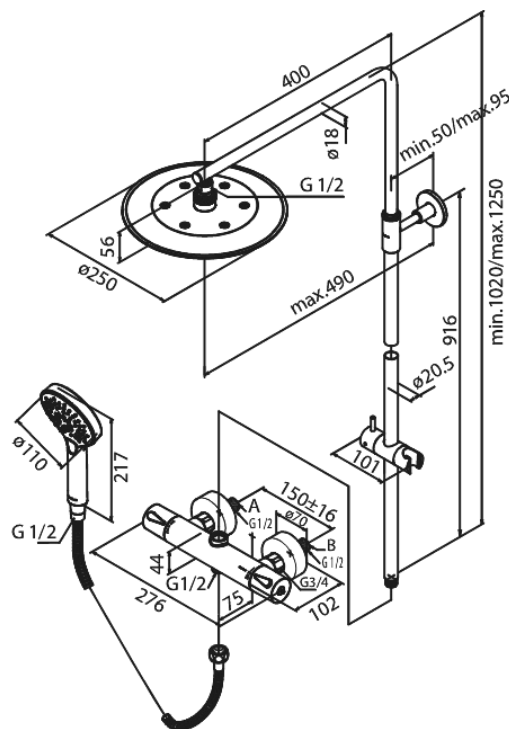

Product features

FM Mattsson Denmark ApS
Hvidkærvej 48, 5250 Odense SV, DK-56416218

+45 88 33 00 34 damixa-international@fmm-mora.com

Mere information på damixa.com

damixa