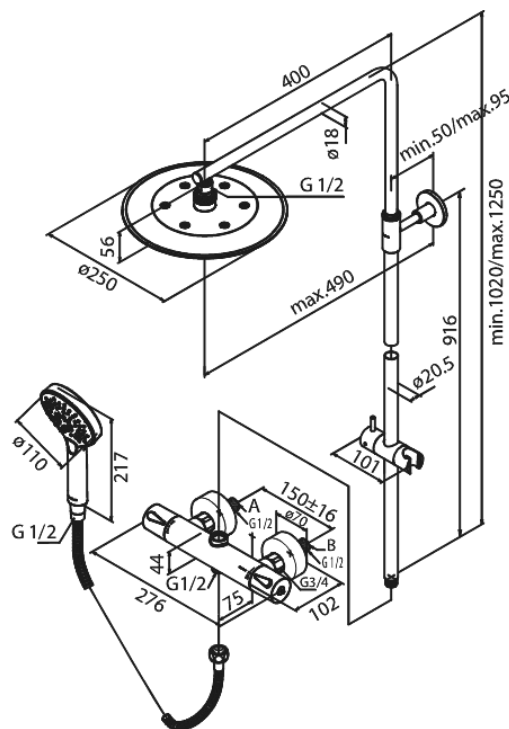

Product features

FM Mattsson Denmark ApS
Hvidkærvej 48, 5250 Odense SV, DK-56416218

+45 88 33 00 34 damixa-international@fmmattsongroup.com

Mere information på damixa.com

damixa