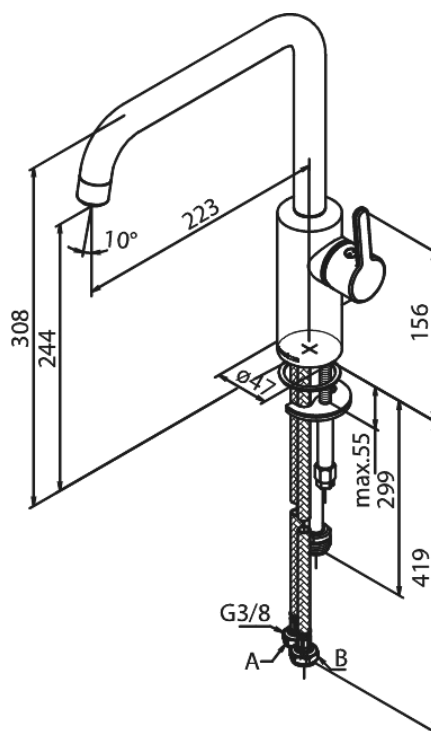

FM Mattsson Mora Group Denmark
Østbirkvej 2, DK-5240 Odense NØ

+45 88 33 00 34 damixa-international@fmm-mora.com

Mere information på DK-56416218

damixa