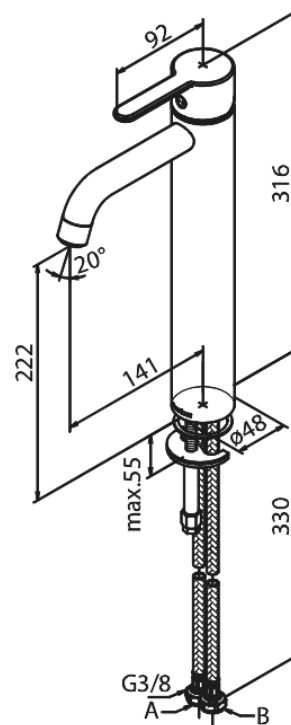

Product features

FM Mattsson Denmark ApS
Hvidkærvej 48, 5250 Odense SV, DK-56416218

+45 88 33 00 34 damixa-international@fmm-mora.com

Mere information på damixa.com

damixa