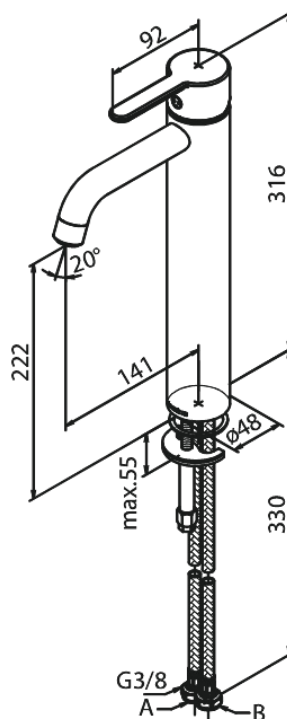

Product features

FM Mattsson Denmark ApS
Hvidkærvej 48, 5250 Odense SV, DK-56416218

+45 88 33 00 34 damixa-international@fmmattsongroup.com

Mere information på damixa.com

damixa