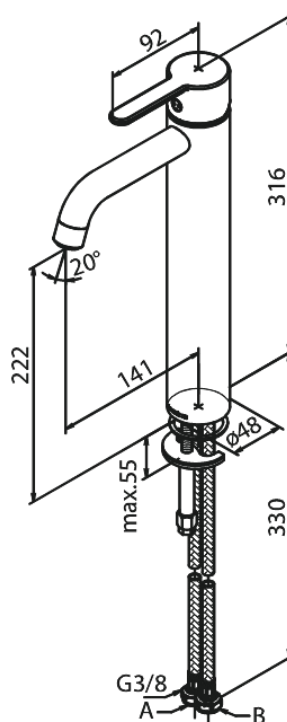

Product features

FM Mattsson Denmark ApS
Hvidkærvej 48, 5250 Odense SV, DK-56416218

+45 88 33 00 34 danmark@fmmattssongroup.com

Mere information på damixa.com

damixa