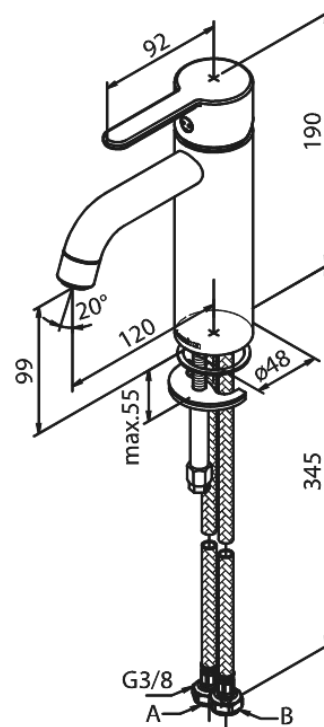

FM Mattsson Denmark ApS
Hvidkærvej 48, 5250 Odense SV, DK-56416218

+45 88 33 00 34 damixa-international@fmm-mora.com

Mere information på damixa.com

damixa