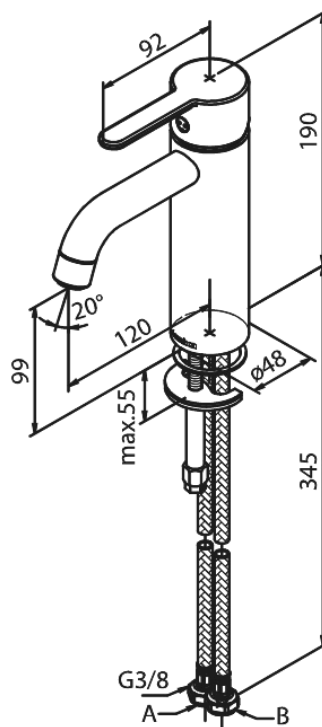

FM Mattsson Denmark ApS
Hvidkærvej 48, 5250 Odense SV, DK-56416218

+45 88 33 00 34 damixa-international@fmm-mora.com

Mere information på damixa.com

damixa