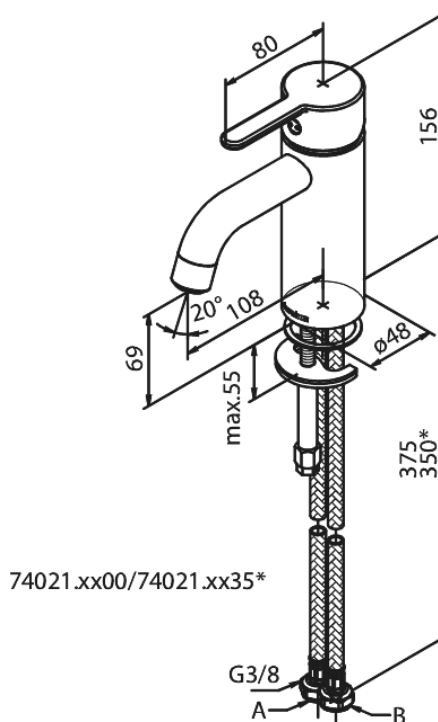

Product features

FM Mattsson Denmark ApS
Hvidkærvej 48, 5250 Odense SV, DK-56416218

+45 88 33 00 34 damixa-international@fmm-mora.com

Mere information på damixa.com

damixa