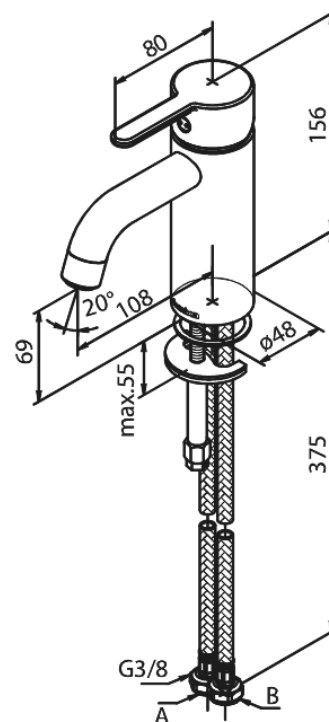

Product features

FM Mattsson Mora Group Denmark
Østbirkvej 2, DK-5240 Odense NØ

+45 88 33 00 34 damixa-international@fmm-mora.com

Mere information på DK-56416218

damixa