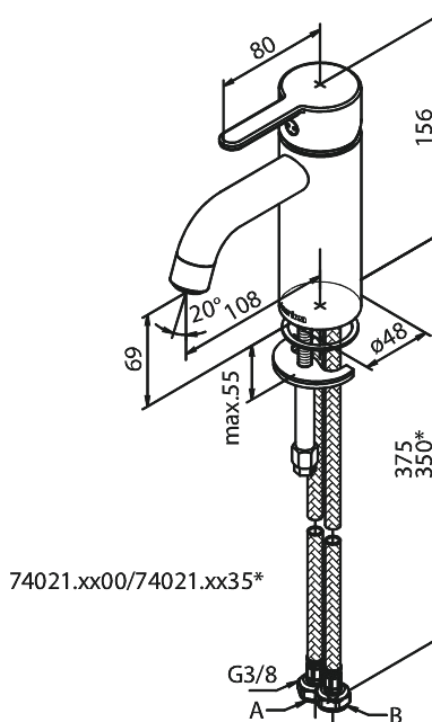

Product features

FM Mattsson Denmark ApS
Hvidkærvej 48, 5250 Odense SV, DK-56416218

+45 88 33 00 34 danmark@fmmattssongroup.com

Mere information på damixa.com

damixa