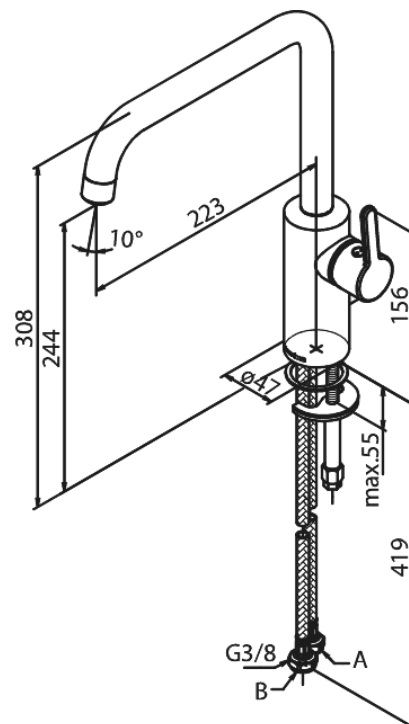

Product features

FM Mattsson Denmark ApS
Hvidkærvej 48, 5250 Odense SV, DK-56416218

+45 88 33 00 34 damixa-international@fmmattsongroup.com

Mere information på damixa.com

damixa