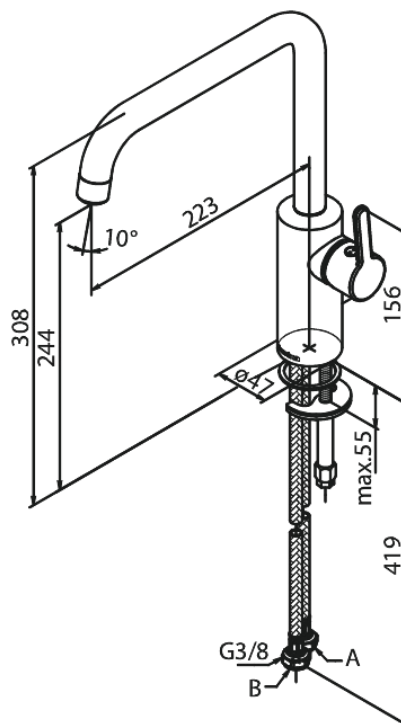

Product features

FM Mattsson Denmark ApS
Hvidkærvej 48, 5250 Odense SV, DK-56416218

+45 88 33 00 34 danmark@fmmattssongroup.com

Mere information på damixa.com

damixa