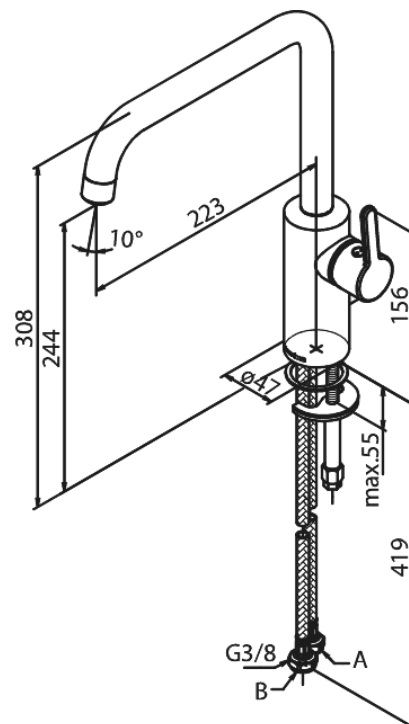

FM Mattsson Denmark ApS
Hvidkærvej 48, 5250 Odense SV, DK-56416218

+45 88 33 00 34 damixa-international@fmm-mora.com

Mere information på damixa.com

damixa