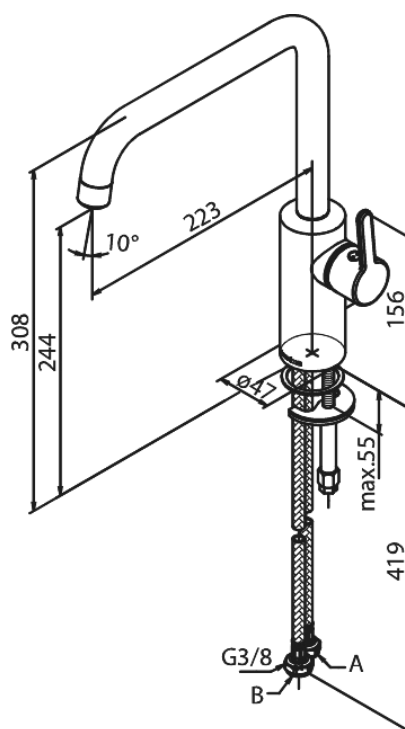

Silhouet

Kitchen Mixer

Article no.: 7408646
Finish: Steel PVD
Series: Silhouet

EAN no.: 5708516824763

Standard features:

1 handle
120° swivel limitation
Ceramic cartridge
Water consumption max. 8 l/min

Product features