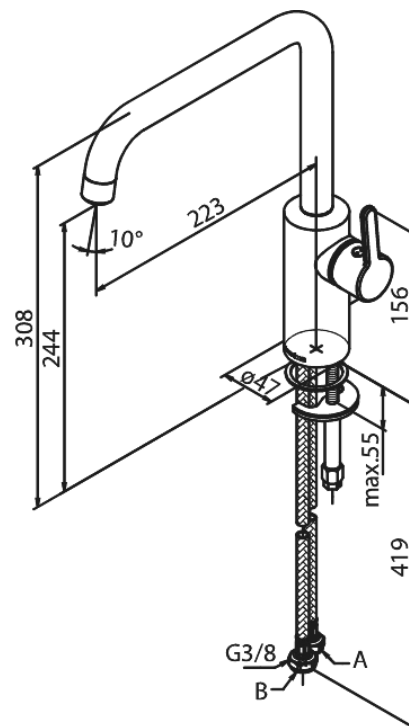

Product features

FM Mattsson Denmark ApS
Hvidkærvej 48, 5250 Odense SV, DK-56416218

+45 88 33 00 34 damixa-international@fmmattsongroup.com

Mere information på damixa.com

damixa