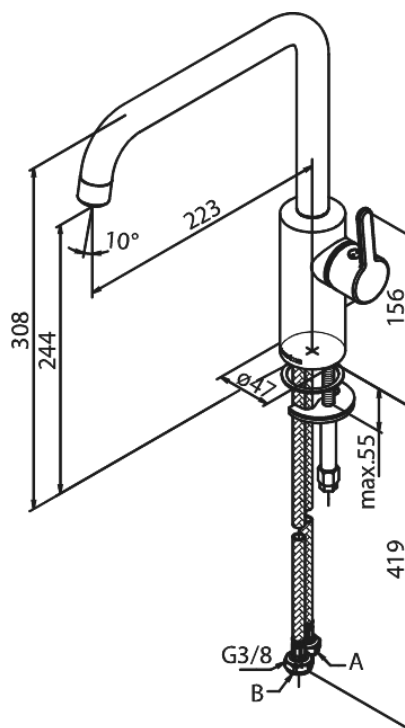

Silhouet

Kitchen Mixer

Article no.: 7408661
Finish: Matt black
Series: Silhouet

EAN no.: 5708516824893

Standard features:

120° swivel limitation
Ceramic cartridge
Cold-start
Rub-Clean
8/l min aerator

Product features