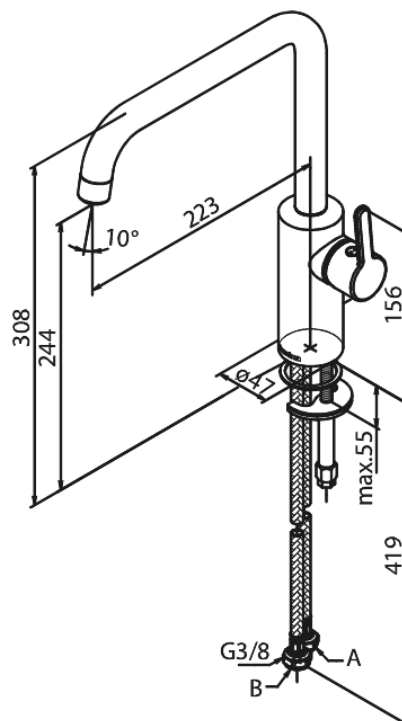

Silhouet

Kitchen Mixer

Article no.: 740866100
Finish: Matt black
Series: Silhouet

EAN no.: 5708516824893

Standard features:

120° swivel limitation
Ceramic cartridge
Cold-start
Rub-Clean
8/l min aerator

Product features