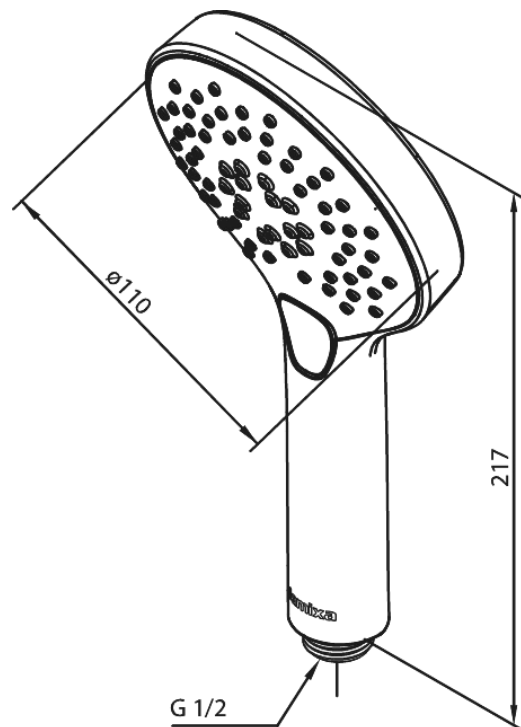

Product features

FM Mattsson Denmark ApS
Hvidkærvej 48, 5250 Odense SV, DK-56416218

+45 88 33 00 34 damixa-international@fmmattsongroup.com

Mere information på damixa.com

damixa