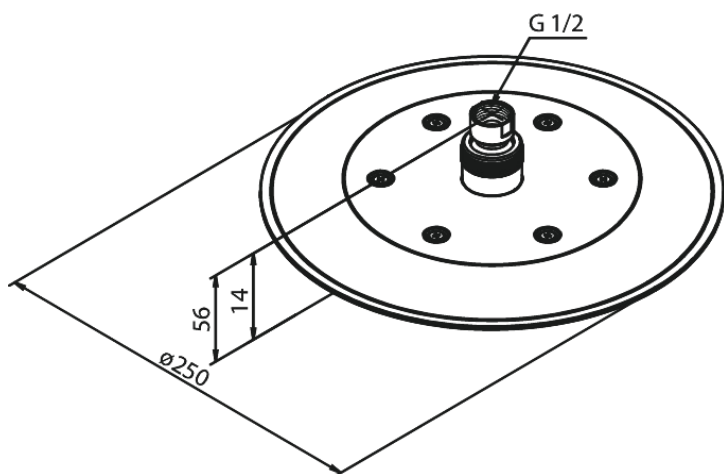

Silhouet

Head Shower

Article no.: 766840000
Finish: Chrome
Series: Silhouet

EAN no.: 5708516824176

Standard features:

Water consumption max.9 l/min
Ø250mm

Product features

FM Mattsson Denmark ApS
Hvidkærvej 48, 5250 Odense SV, DK-56416218