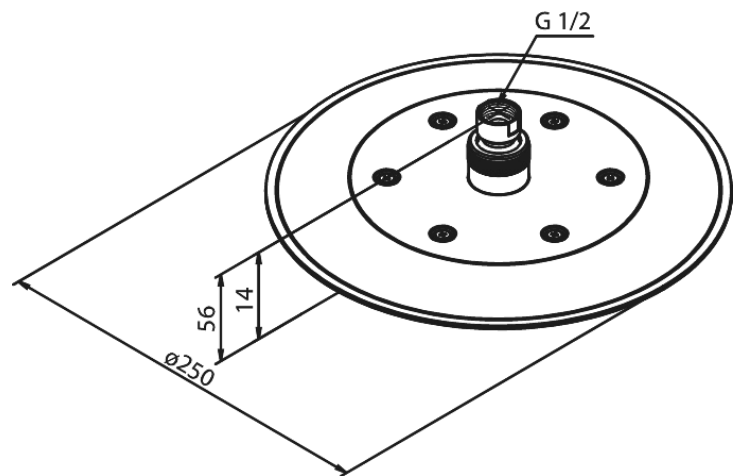

Silhouet

Head Shower

Article no.: 766840000
Finish: Chrome
Series: Silhouet

EAN no.: 5708516824176

Standard features:

Water consumption max.9 l/min
Ø250mm

Product features

FM Mattsson Denmark ApS
Hvidkærvej 48, 5250 Odense SV, DK-56416218