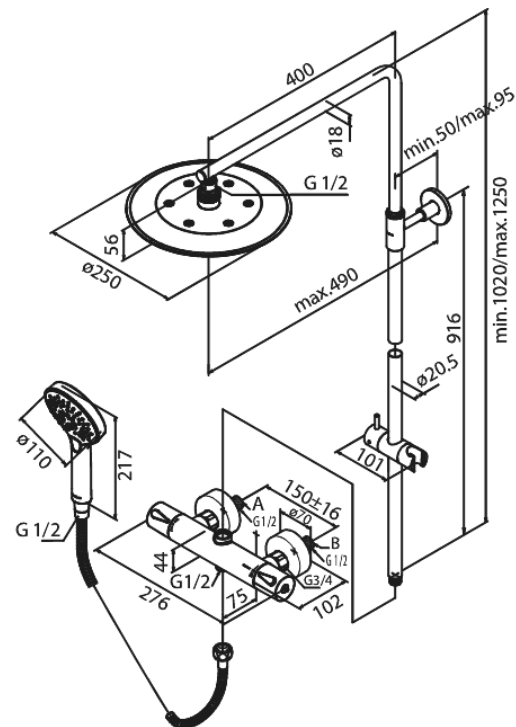

Product features

FM Mattsson Mora Group Denmark
Østbirkvej 2, DK-5240 Odense NØ - DK-56416218

+45 88 33 00 34 damixa-international@fmm-mora.com

Mere information på damixa.com

damixa