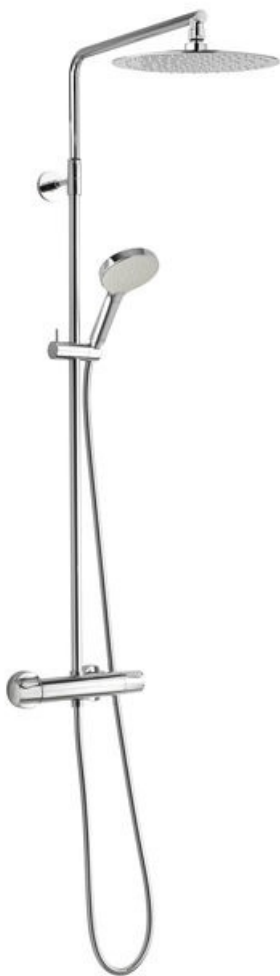

Silhouet

Shower System

Article no.: 5795400
Finish: Chrome
Series: Silhouet

EAN no.: 5708516824183

Standard features:

Rub-Clean
Scalding protection (38°C)
Adjustable Height
Integrated diverter
With 3/4" wall plates & eccentric unions
3 spray modes
Head Shower max. 9 l/m / Hand Shower max. 9 l/m