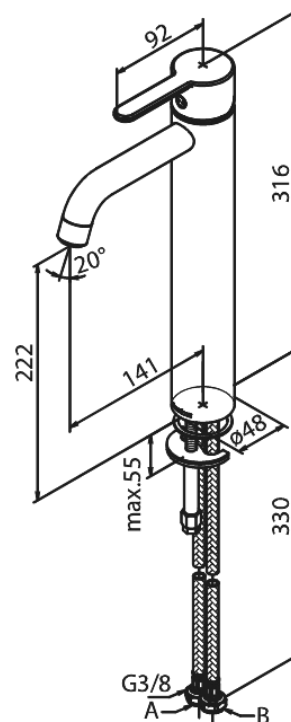

Product features

FM Mattsson Denmark ApS
Hvidkærvej 48, 5250 Odense SV, DK-56416218

+45 88 33 00 34 damixa-international@fmm-mora.com

Mere information på damixa.com

damixa