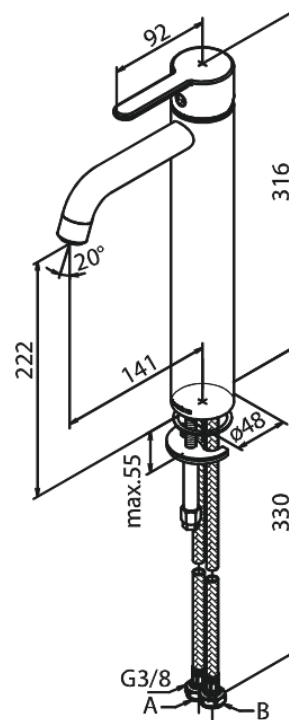

Product features

FM Mattsson Denmark ApS
Hvidkærvej 48, 5250 Odense SV, DK-56416218

+45 88 33 00 34 danmark@fmmattssongroup.com

Mere information på damixa.com

damixa