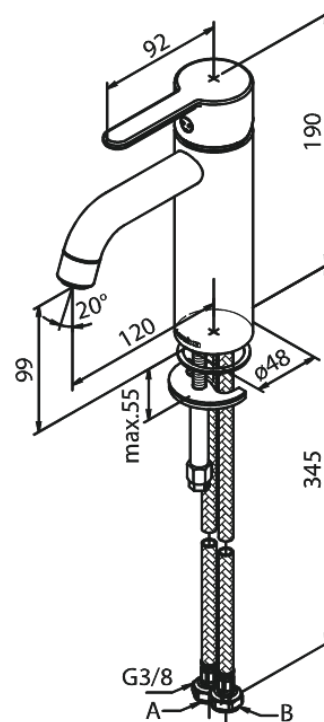

FM Mattsson Denmark ApS
Hvidkærvej 48, 5250 Odense SV, DK-56416218

+45 88 33 00 34 damixa-international@fmmattsongroup.com

Mere information på damixa.com

damixa