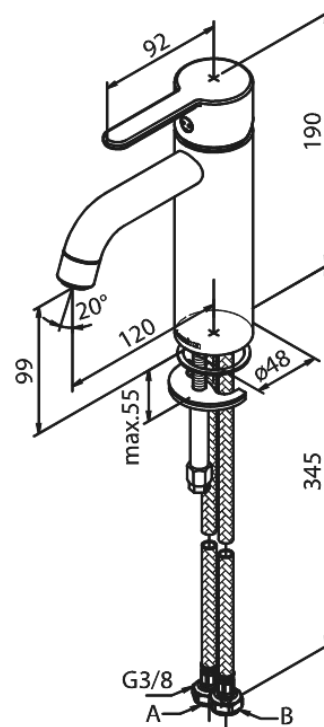

FM Mattsson Denmark ApS
Hvidkærvej 48, 5250 Odense SV, DK-56416218

+45 88 33 00 34 damixa-international@fmmattsongroup.com

Mere information på damixa.com

damixa