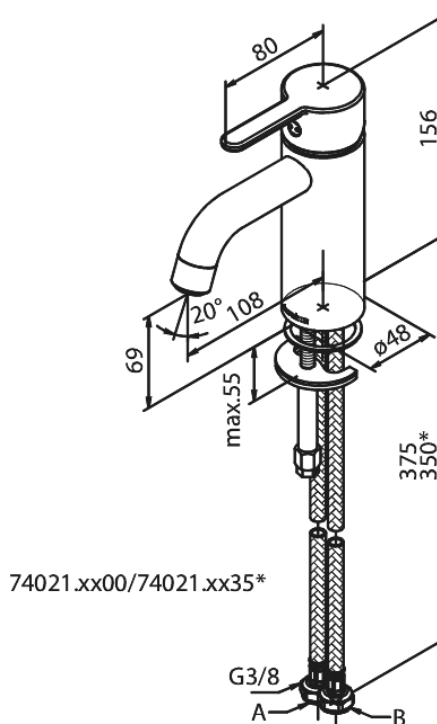

Product features

FM Mattsson Denmark ApS
Hvidkærvej 48, 5250 Odense SV, DK-56416218

+45 88 33 00 34 damixa-international@fmmattsongroup.com

Mere information på damixa.com

damixa