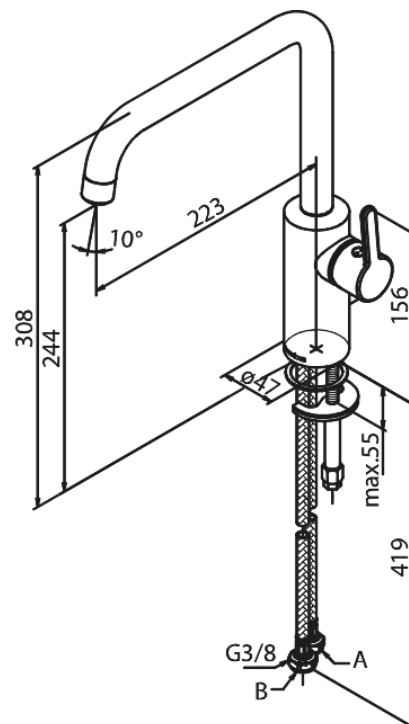

Silhouet

Kitchen Mixer

Article no.: 740860000
Finish: Chrome
Series: Silhouet

EAN no.: 5708516823216

Standard features:

120° swivel limitation
Ceramic cartridge
Cold-start
Rub-Clean
8/l min aerator

Product features