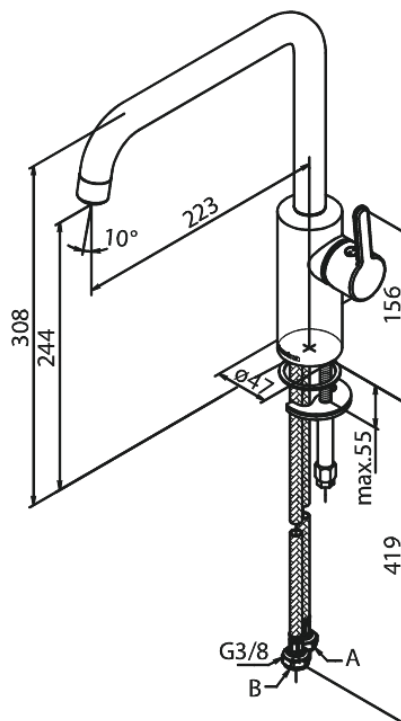

Silhouet

Kitchen Mixer

Article no.: 740860000
Finish: Chrome
Series: Silhouet

EAN no.: 5708516823216

Standard features:

120° swivel limitation
Ceramic cartridge
Cold-start
Rub-Clean
8/l min aerator

Product features