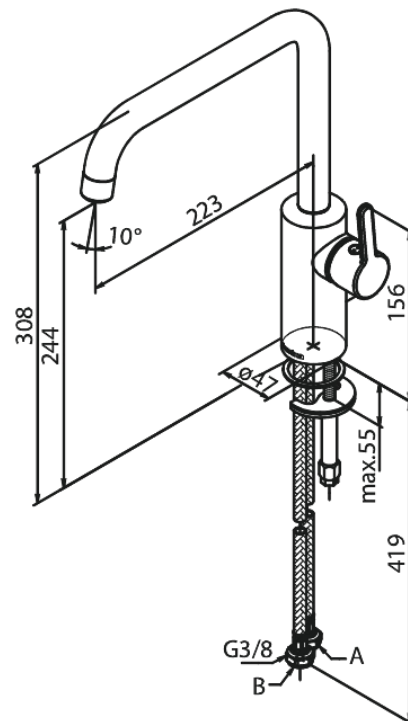

Silhouet

Kitchen Mixer

Article no.: 740860000
Finish: Chrome
Series: Silhouet

EAN no.: 5708516823216

Standard features:

120° swivel limitation
Ceramic cartridge
Cold-start
Rub-Clean
8/l min aerator

Product features