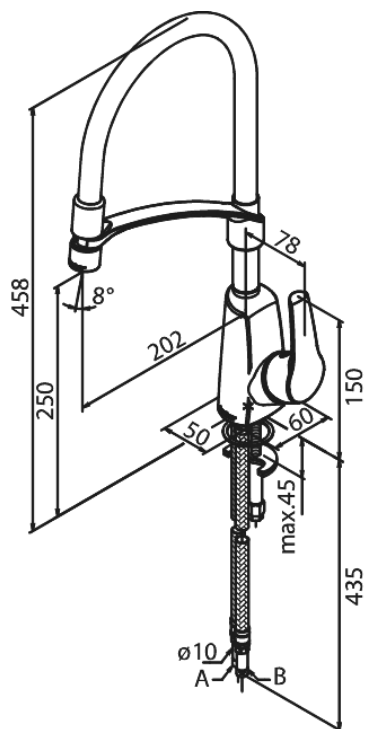

Rowan

Pro Kitchen Mixer

Article no.: 6715800
Finish: Chrome
Series: Rowan

EAN no.:

Standard features:

120° swivel limitation
Ceramic cartridge
Dishwasher Shut off valve

Product features

FM Mattsson Mora Group Denmark
Abildager 26 A, 2605 Brøndby, Denmark
Østbirkvej 2, 5240 Odense NØ, Denmark