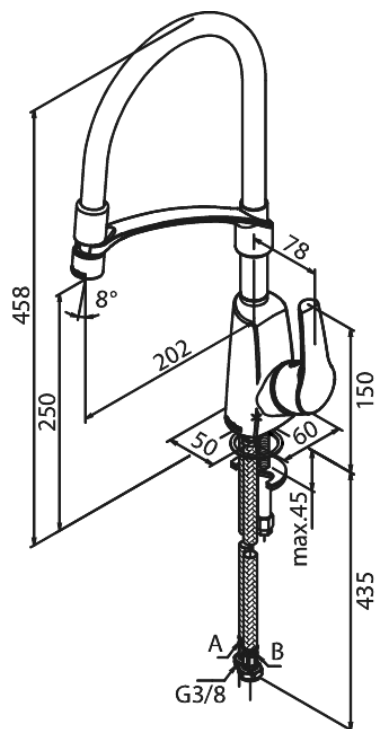

Rowan

Pro Kitchen Mixer

Article no.: 671580000
Finish: Chrome
Series: Rowan

EAN no.:

Standard features:

120° swivel limitation
Ceramic cartridge
Dishwasher Shut off valve

Product features

FM Mattsson Denmark ApS
Hvidkærvej 48, 5250 Odense SV, DK-56416218