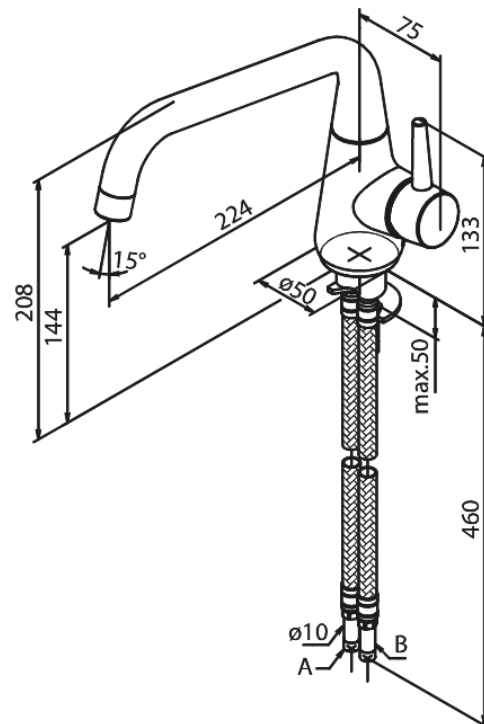

Product features

FM Mattsson Denmark ApS
Hvidkærvej 48, 5250 Odense SV, DK-56416218

+45 88 33 00 34 damixa-international@fmmattsongroup.com

Mere information på damixa.com

damixa