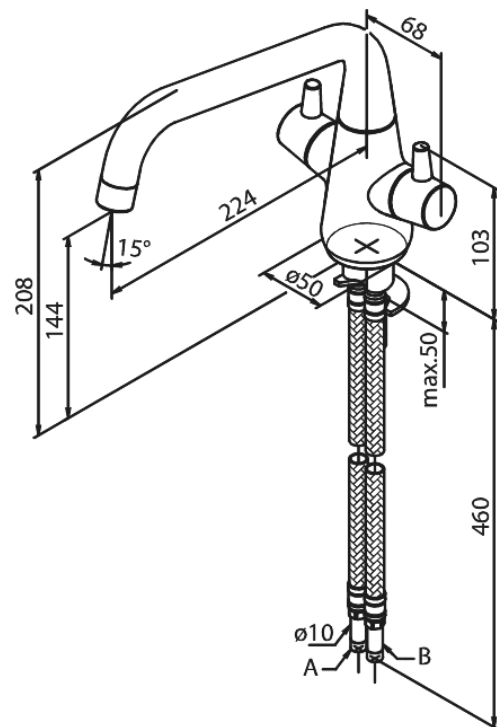

Product features

FM Mattsson Mora Group Denmark
Hvidkærvej 48, 5250 Odense SV, DK-56416218

+45 88 33 00 34 damixa-international@fmm-mora.com

Mere information på damixa.com

damixa