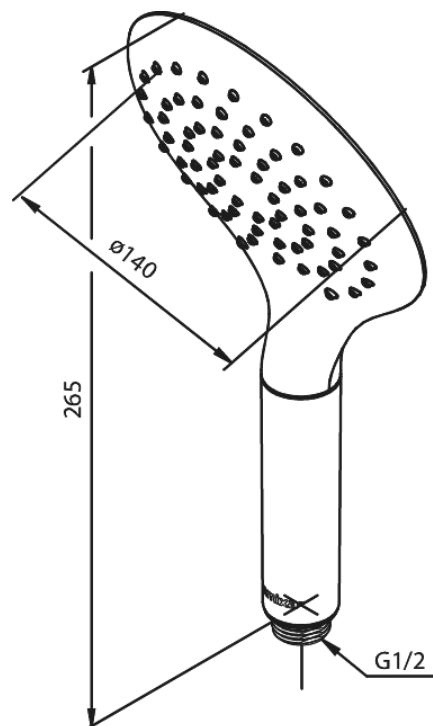

Bell

Hand Shower

Article no.: 7666900
Finish: Chrome
Series: Bell

EAN no.: 5708516821809

Standard features:

Rub-clean aerator
Water consumption max. 8 l/min
Eco-Save water saving feature
3 spray modes

Product features