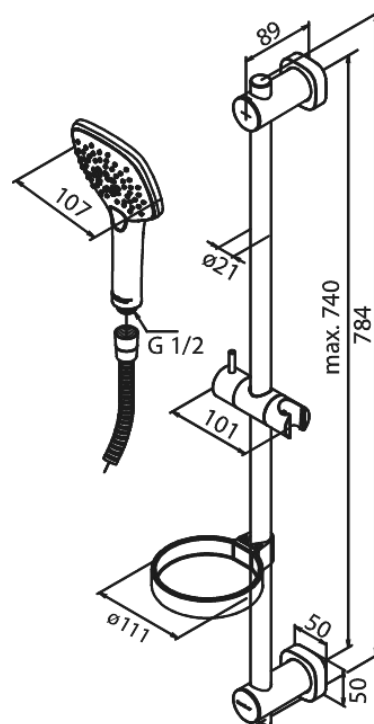

Product features

FM Mattsson Mora Group Denmark
Hvidkærvej 48, 5250 Odense SV, DK-56416218

+45 88 33 00 34 damixa-international@fmm-mora.com

Mere information på damixa.com

damixa