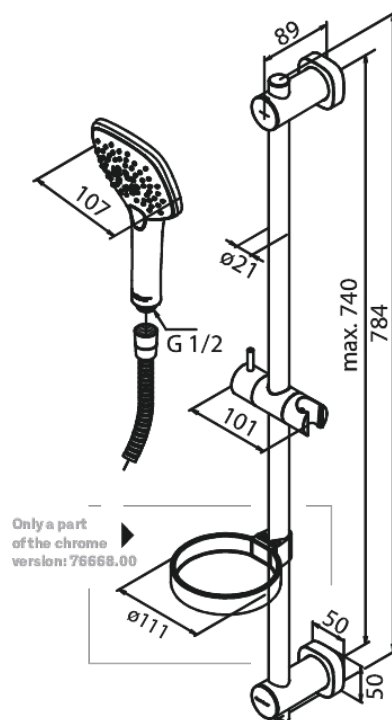

Pine

Flex Shower Set

Article no.: 766680000
Finish: Chrome
Series: Pine

EAN no.: 5708516821458

Standard features:

Water consumption max.6 l/min
3 spray modes
Adjustable wall brackets
1500 mm shower hose

Product features