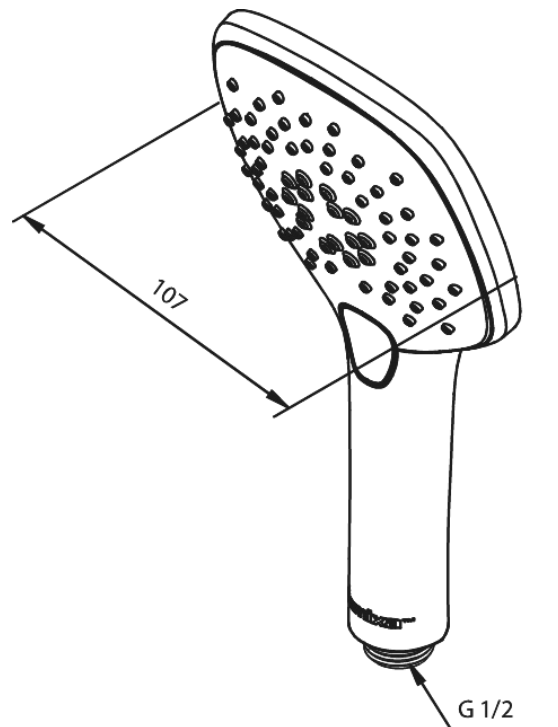

Product features

FM Mattsson Mora Group Denmark
Hvidkærvej 48, 5250 Odense SV, DK-56416218

+45 88 33 00 34 damixa-international@fmm-mora.com

Mere information på damixa.com

damixa