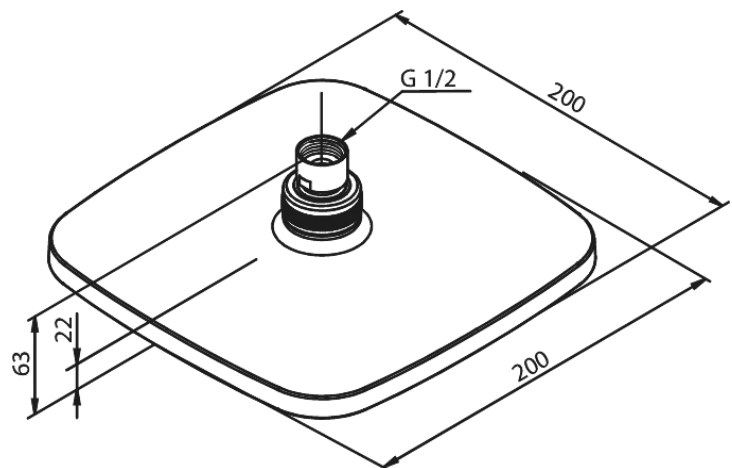

FM Mattsson Mora Group Denmark
Hvidkærvej 48, 5250 Odense SV, DK-56416218

+45 88 33 00 34 damixa-international@fmm-mora.com

Mere information på damixa.com

damixa