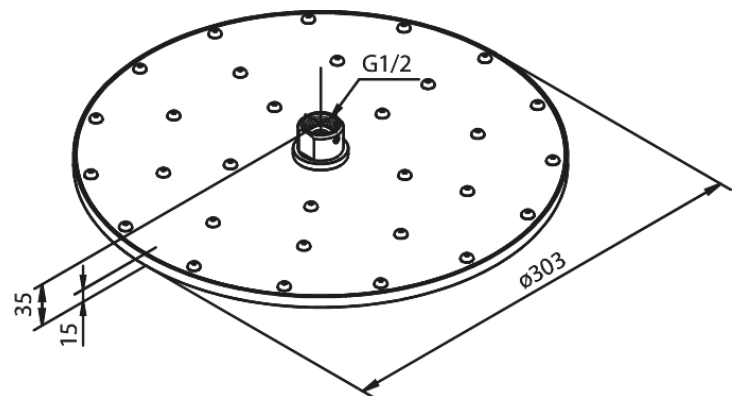

Arc

Eliza

Article no.: 766610000
Finish: Chrome
Series: Arc

EAN no.: 5708516807315

Standard features:

Water consumption max. 14 l/min
Ø303mm

Product features

FM Mattsson Mora Group Denmark
Hvidkærvej 48, 5250 Odense SV, DK-56416218