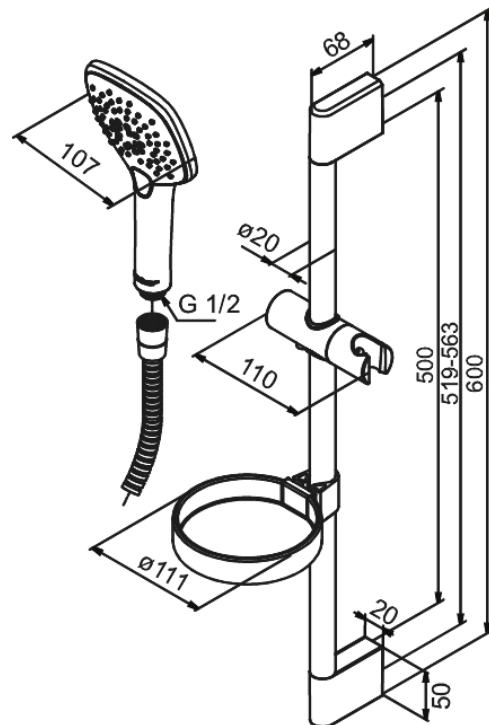

Product features

FM Mattsson Denmark ApS
Hvidkærvej 48, 5250 Odense SV, DK-56416218

+45 88 33 00 34 damixa-international@fmmattsongroup.com

Mere information på damixa.com

damixa